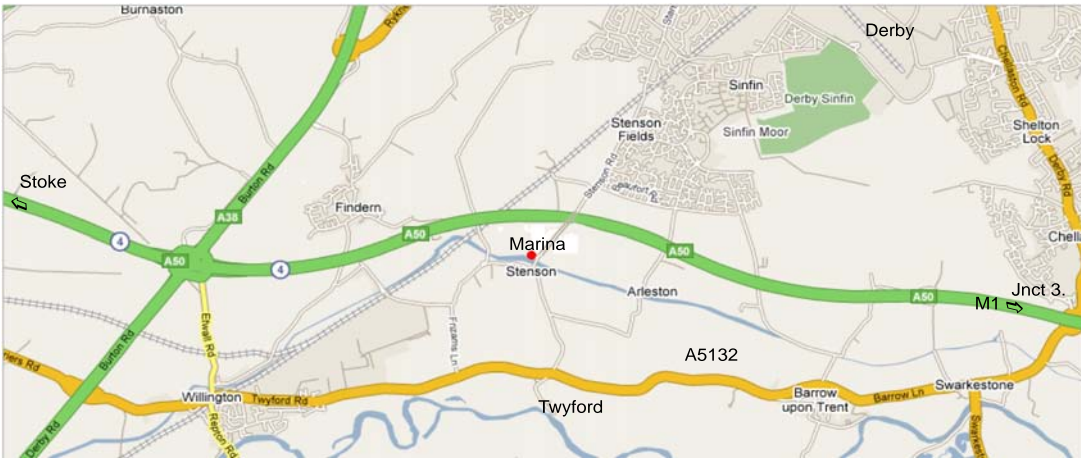

How to find us

Postcode for GPS DE73 7HL

Stenson Boatbuilders

Why not enjoy a day out and view our boats under construction and combine your visit with a stroll through rural countryside along the Trent & Mersey Canal towpath.